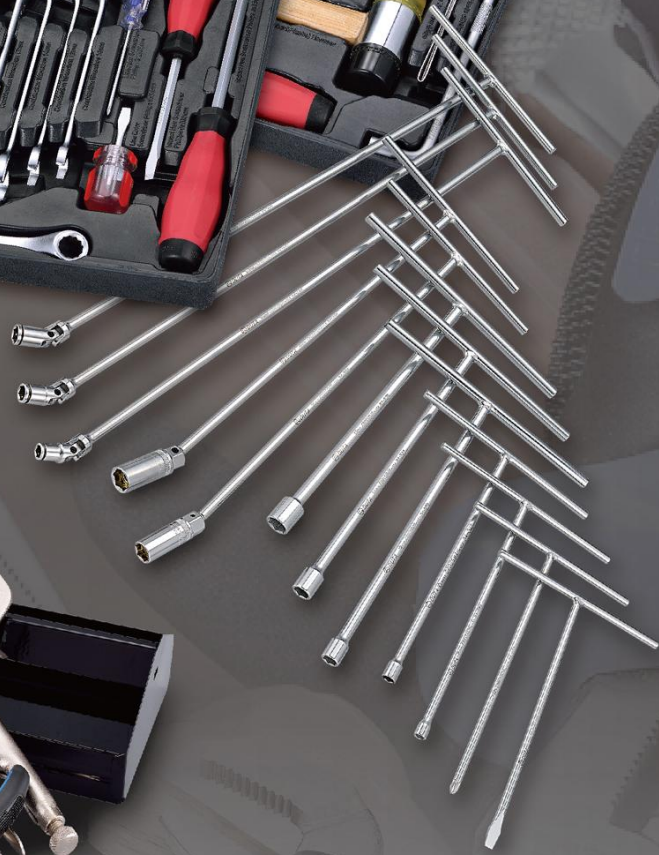

Accessory / Socket / Socket Set

WRENCH

Combination Wrench / Box End Wrench /
Open End Wrench / Hammer Wrench

FASTENER DRIVE TOOL

Magnetic Power Nutsetter & Bit Holder / Insert Bit
Fastener Drive Tool Set / Power Bit / Impact Driver Bit

HEX WRENCH

Ball End / Extending Torque / Fold-Up Wrench /
TORX® Tamper Proof / T Handle Wrench

SCREWDRIVER

Cushion Grip Power Screwdriver /
Mechanical Screwdriver /
Screwdriver Set

www.gestartec.com

PROFESSIONAL
PROFESSIONAL

PNEUMATIC TOOLS

*Air Wrench / Air Wrench & Impact Socket Set /
Air Hammer / Air Die Grinder / Air Screwdriver /
Air Body Saw / Air Spray Gun / Random Orbital Sander*

Hand Tool

Pliers / Cutter / Hammer / Punch & Chisel / Measure / Clamp & Gear Puller /
Wrench / Riveter & Staple Gun / Lubrication / Tool Set